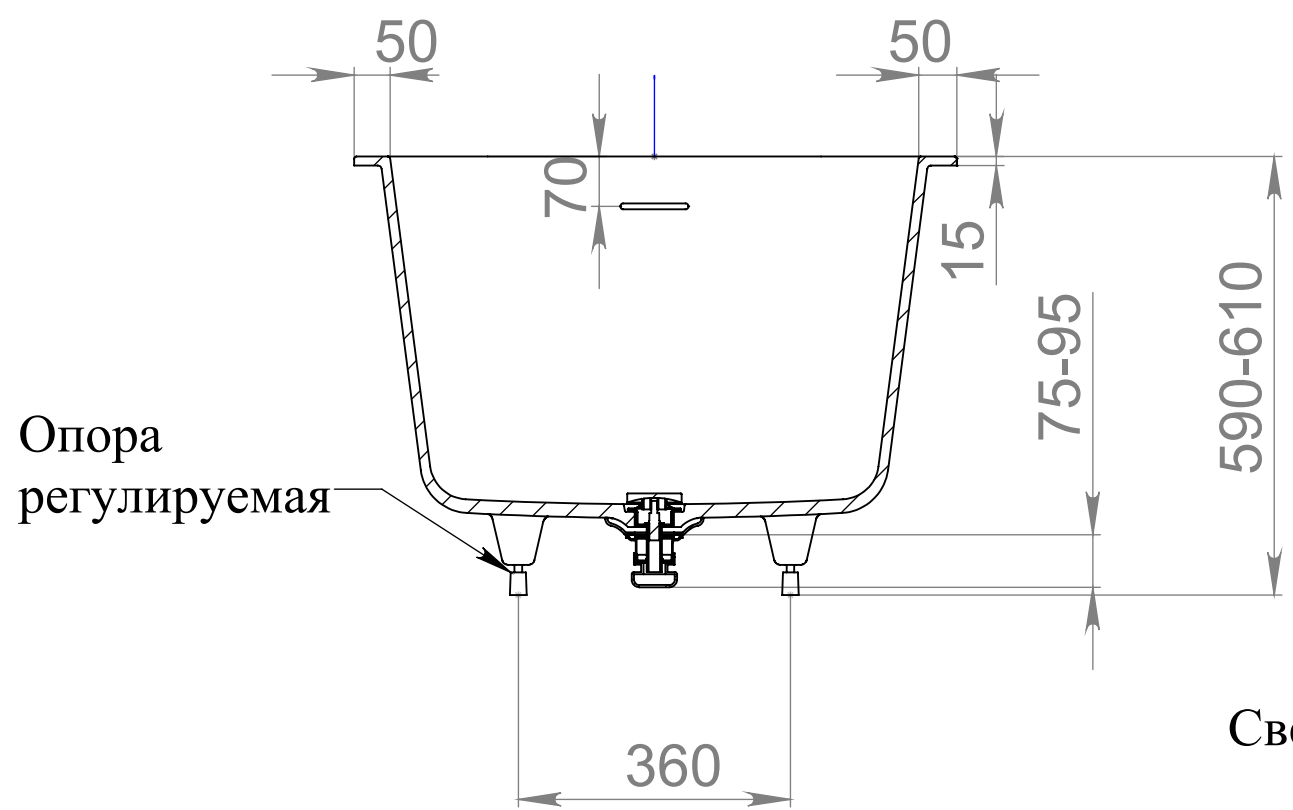

SALINI

ORLANDO KIT 1800x800x590/610

Сверху